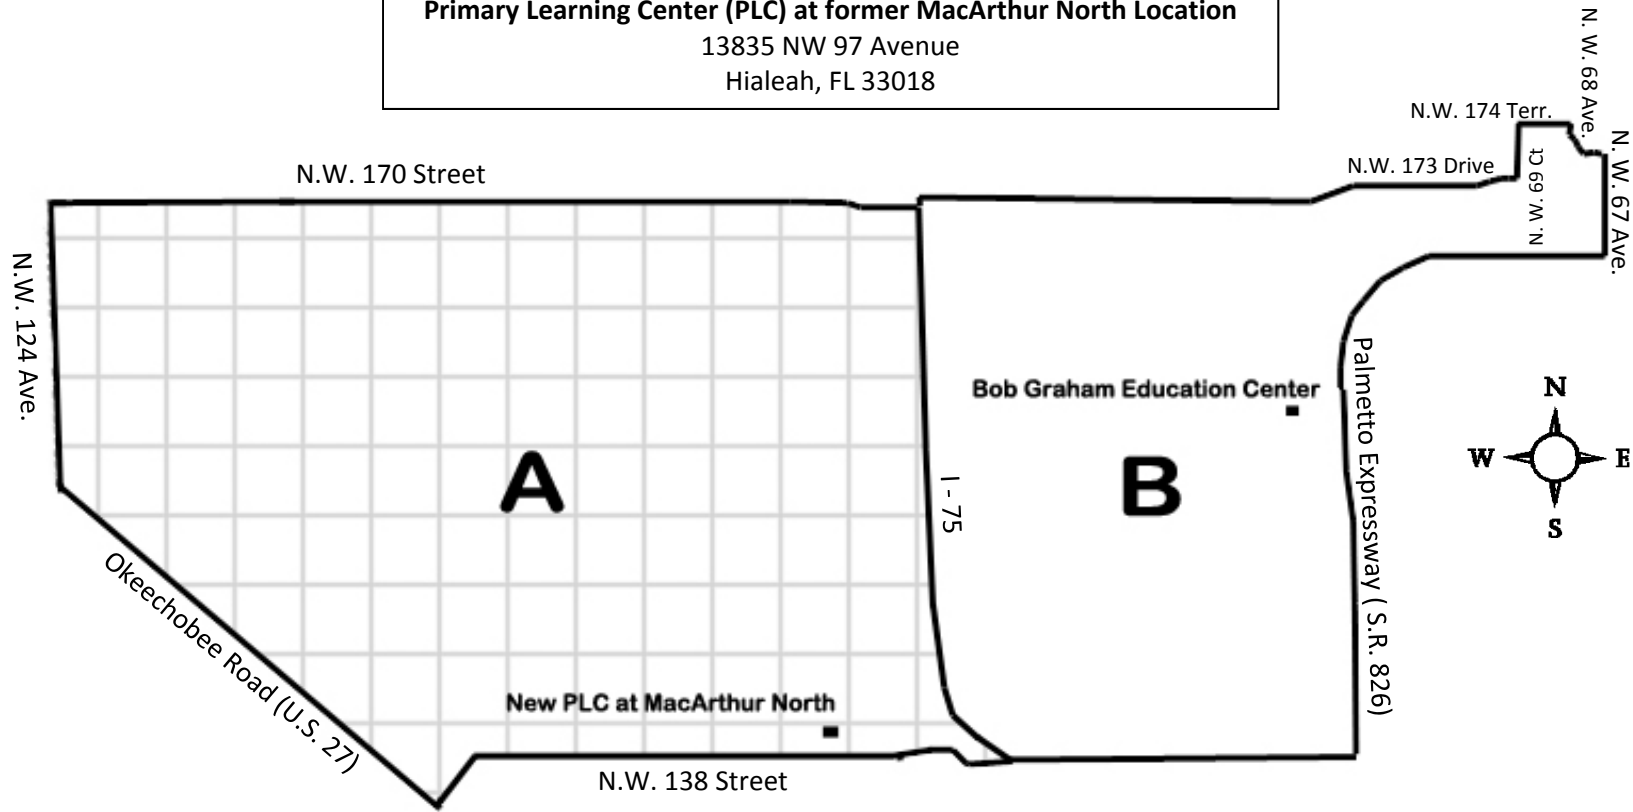

Recommendations for Bob Graham Education Center

Bob Graham Education Center
15901 NW 79 Avenue
Miami Lakes, FL 33016
Primary Learning Center (PLC) at former MacArthur North Location
13835 NW 97 Avenue
Hialeah, FL 33018

- A** **B** Areas A and B represent the area currently assigned to Bob Graham Education Center.
- A** Area A represents the proposed newly established boundary for the Primary Learning Center (PLC) at former MacArthur North location.